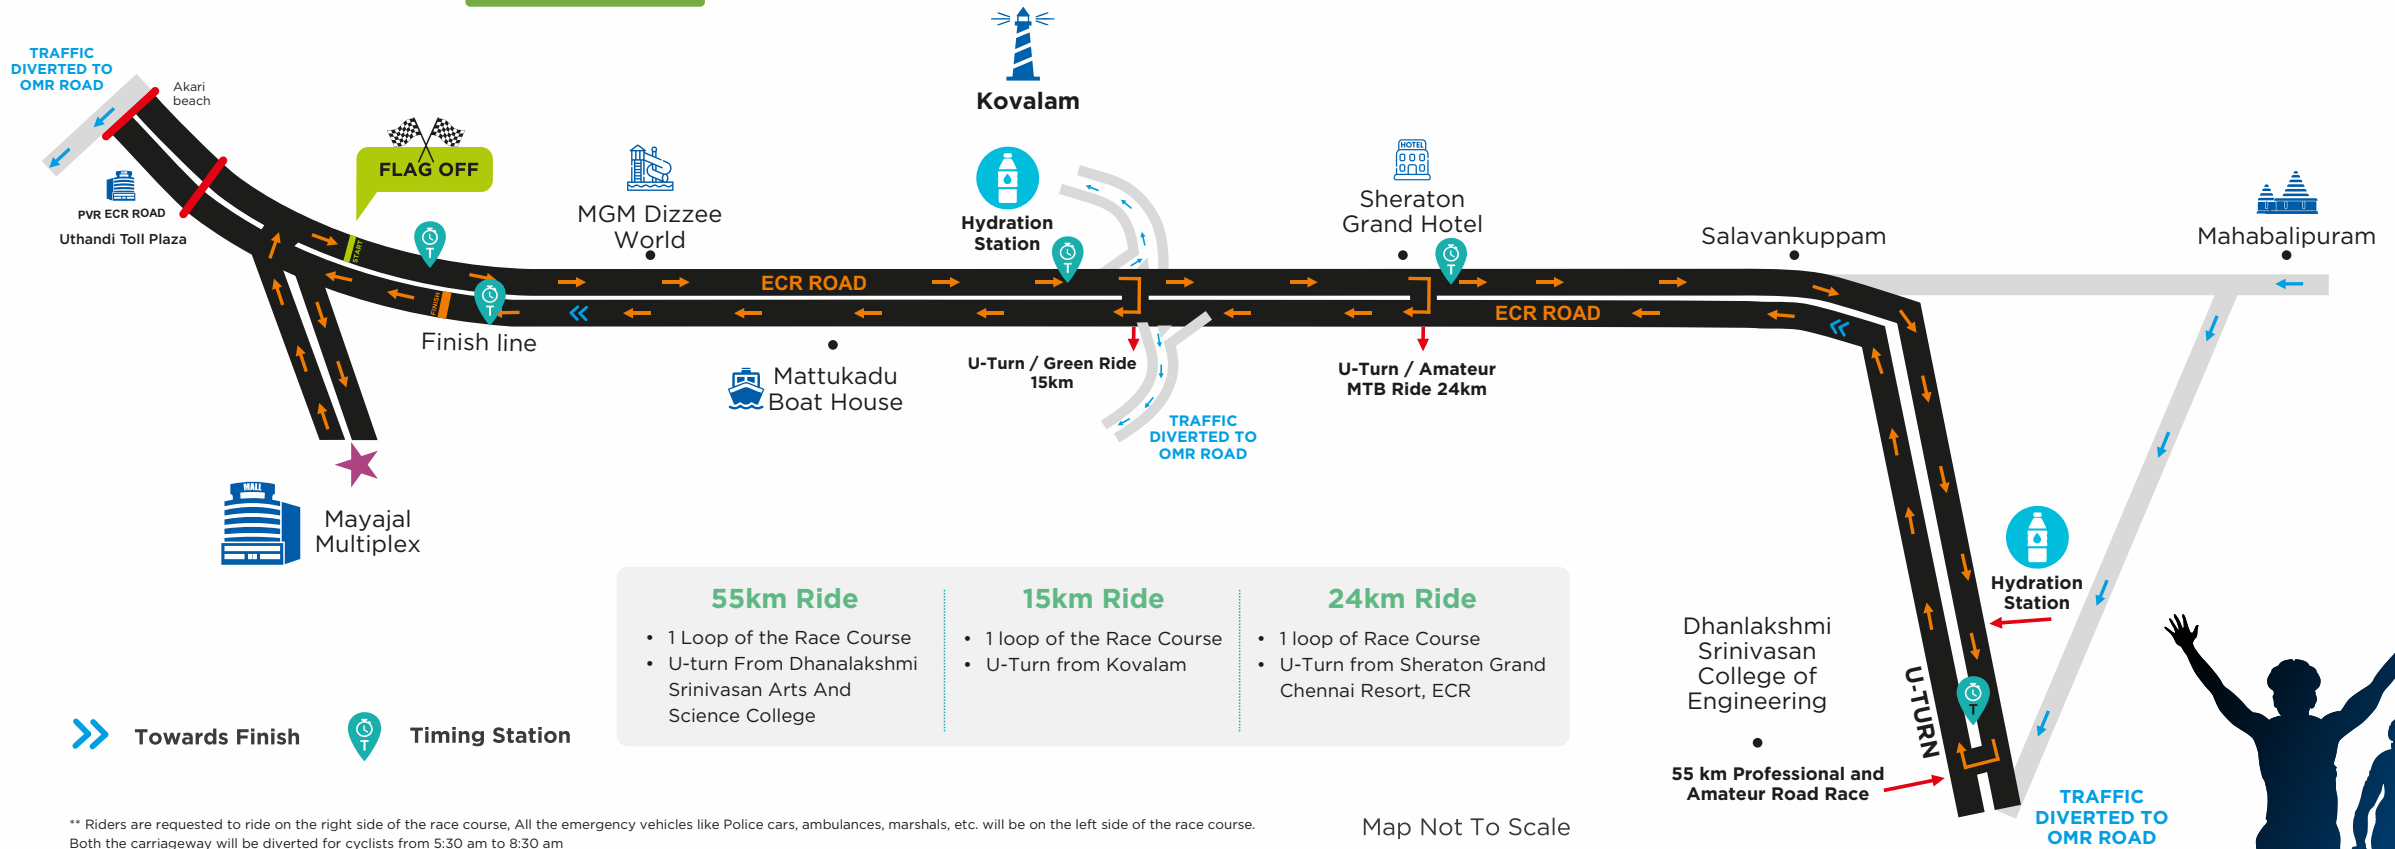

ROUTE MAP

HCL

HCL CYCLOTHON

CHENNAI 2023

Under the aegis of

In association with

55km Ride

- 1 Loop of the Race Course
- U-turn From Dhanalakshmi Srinivasan Arts And Science College

15km Ride

- 1 loop of the Race Course
- U-Turn from Kovalam

24km Ride

- 1 loop of Race Course
- U-Turn from Sheraton Grand Chennai Resort, ECR

➤ Towards Finish 📍 Timing Station

** Riders are requested to ride on the right side of the race course, All the emergency vehicles like Police cars, ambulances, marshals, etc. will be on the left side of the race course. Both the carriageway will be diverted for cyclists from 5:30 am to 8:30 am

Map Not To Scale